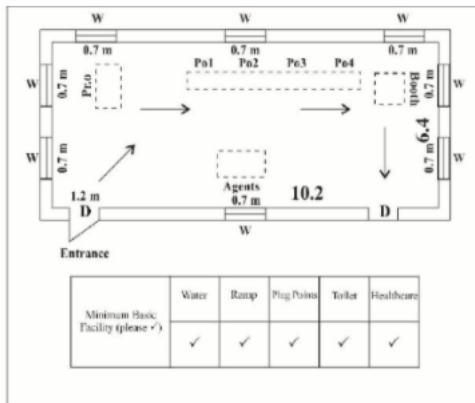

Nazri Naksha

Google Map View

Polling Station Building Front View

Polling Station Front View

Cad View

Key MAP View