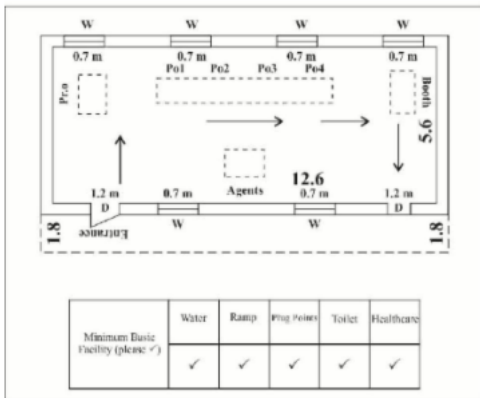

Nazri Naksha

Google Map View

Polling Station Building Front View

Polling Station Front View

Cad View

Key MAP View