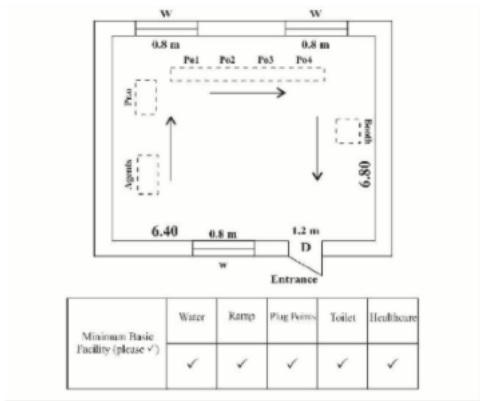

Nazri Naksha

Google Map View

Polling Station Building Front View

Polling Station Front View

Cad View

Key MAP View