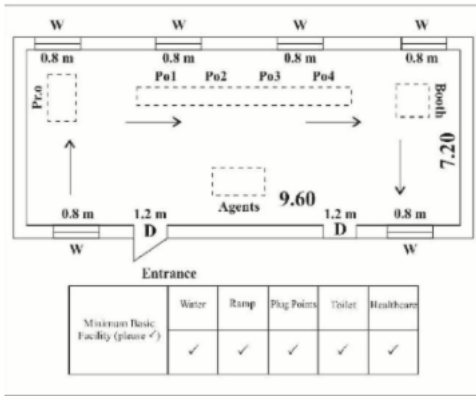

Nazri Naksha

Google Map View

Polling Station Building Front View

Polling Station Front View

Cad View

Key MAP View