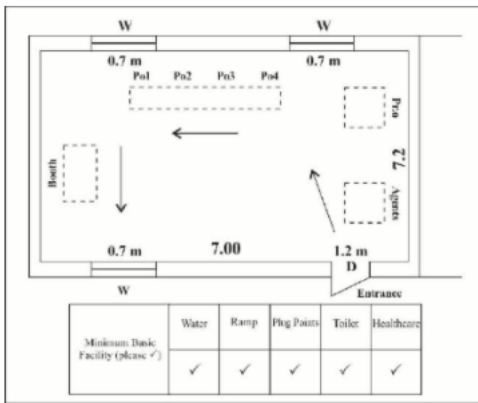

Nazri Naksha

Google Map View

Polling Station Building Front View

Polling Station Front View

Cad View

Key MAP View