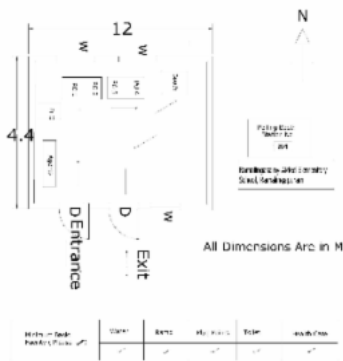

Nazri Naksha

Google Map View

Polling Station Building Front View

Polling Station Front View

Cad View

Key MAP View