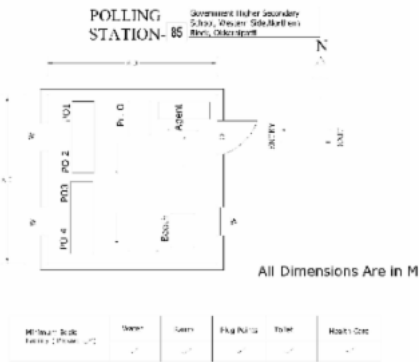

Nazri Naksha

Google Map View

Polling Station Building Front View

Polling Station Front View

Cad View

Key MAP View