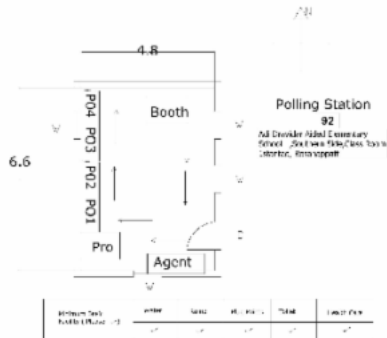

Nazri Naksha

Google Map View

Polling Station Building Front View

Polling Station Front View

Cad View

Key MAP View