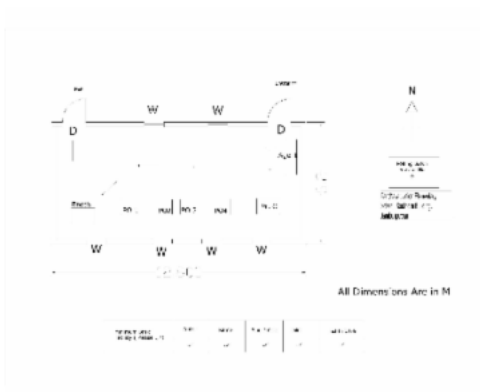

Nazri Naksha

Google Map View

Polling Station Building Front View

Polling Station Front View

Cad View

Key MAP View