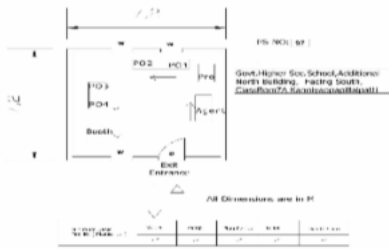

Nazri Naksha

Google Map View

Polling Station Building Front View

Polling Station Front View

Cad View

Key MAP View