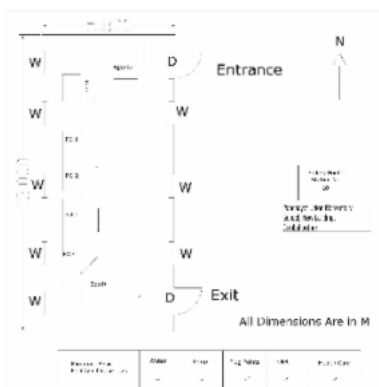

Nazri Naksha

Google Map View

Polling Station Building Front View

Polling Station Front View

Cad View

Key MAP View