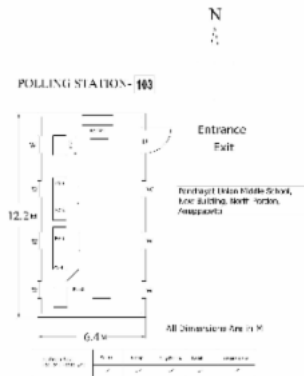

Nazri Naksha

Google Map View

Polling Station Building Front View

Polling Station Front View

Cad View

Key MAP View