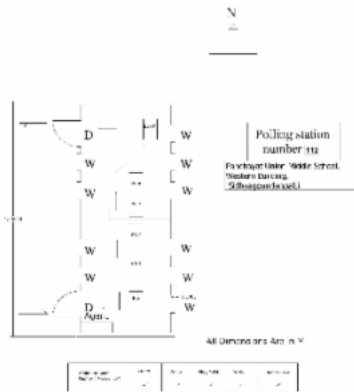

Nazri Naksha

Google Map View

Polling Station Building Front View

Polling Station Front View

Cad View

Key MAP View