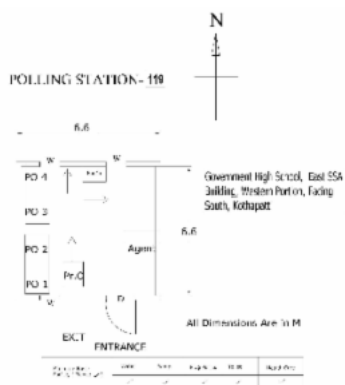

Nazri Naksha

Google Map View

Polling Station Building Front View

Polling Station Front View

Cad View

Key MAP View