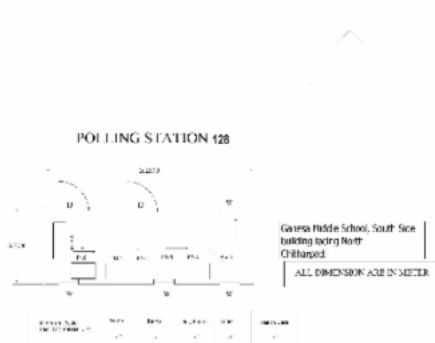

Nazri Naksha

Google Map View

Polling Station Building Front View

Polling Station Front View

Cad View

Key MAP View