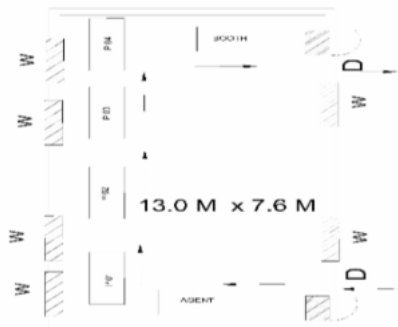

Nazri Naksha

Google Map View

Polling Station Building Front View

Polling Station Front View

Cad View

Key MAP View