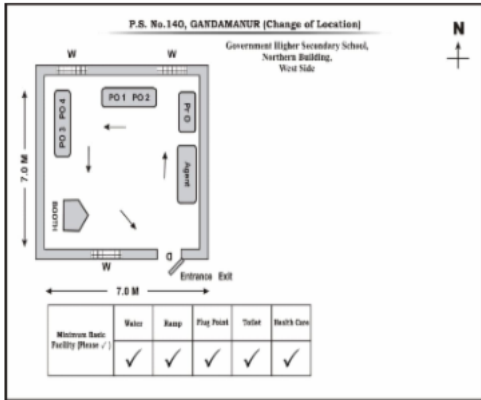

Nazri Naksha

Google Map View

Polling Station Building Front View

Polling Station Front View

Cad View

Key MAP View