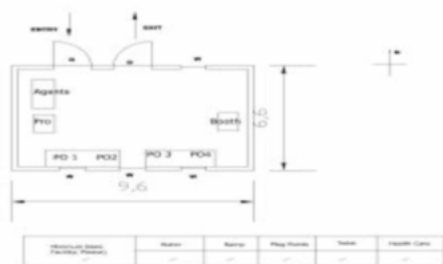

Nazri Naksha

Google Map View

Polling Station Building Front View

Polling Station Front View

Cad View

Key MAP View