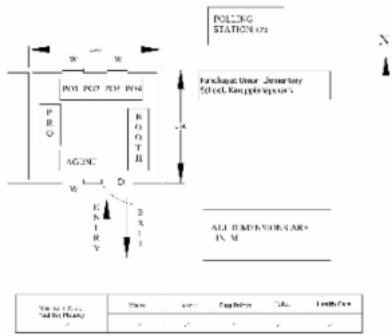

Nazri Naksha

Google Map View

Polling Station Building Front View

Polling Station Front View

Cad View

Key MAP View