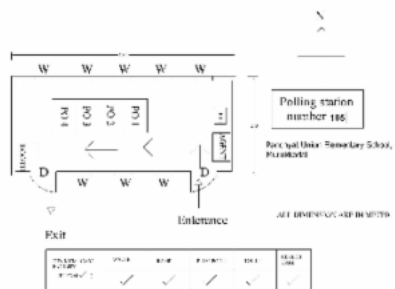

Nazri Naksha

Google Map View

Polling Station Building Front View

Polling Station Front View

Cad View

Key MAP View