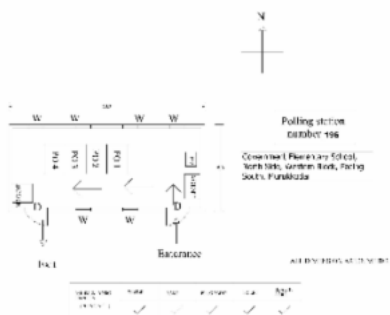

Nazri Naksha

Google Map View

Polling Station Building Front View

Polling Station Front View

Cad View

Key MAP View