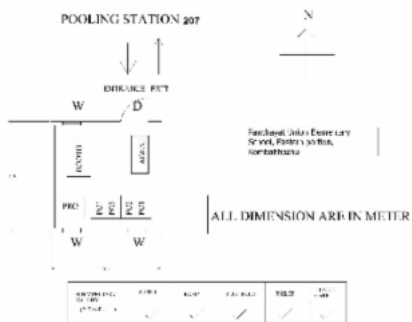

Nazri Naksha

Google Map View

Polling Station Building Front View

Polling Station Front View

Cad View

Key MAP View