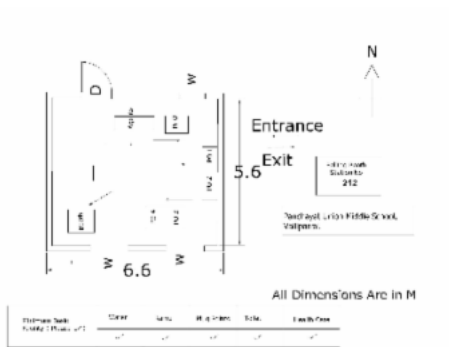

Nazri Naksha

Google Map View

Polling Station Building Front View

Polling Station Front View

Cad View

Key MAP View