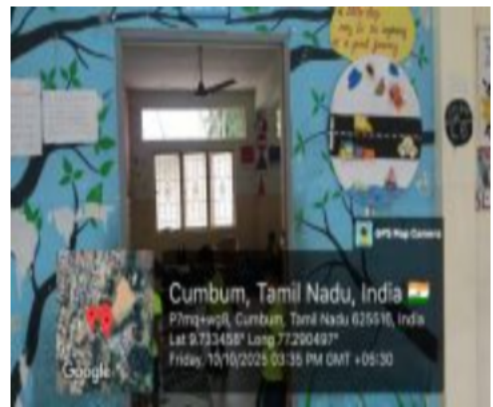

Polling Station Front View