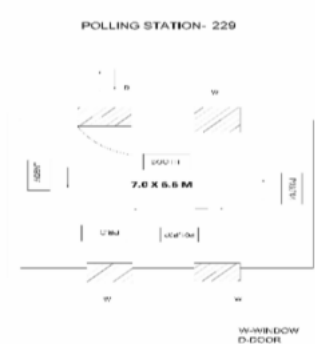

Nazri Naksha

Google Map View

Polling Station Building Front View

Polling Station Front View

Cad View

Key MAP View