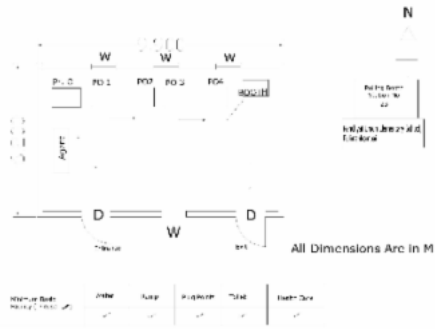

Nazri Naksha

Google Map View

Polling Station Building Front View

Polling Station Front View

Cad View

Key MAP View