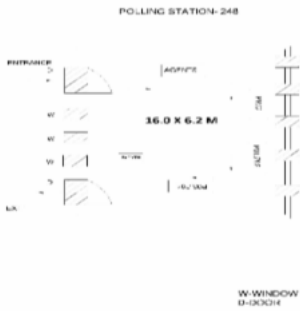

Nazri Naksha

Google Map View

Polling Station Building Front View

Polling Station Front View

Cad View

Key MAP View