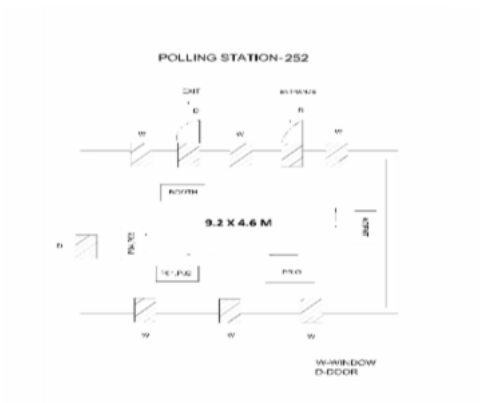

Nazri Naksha

Google Map View

Polling Station Building Front View

Polling Station Front View

Cad View

Key MAP View