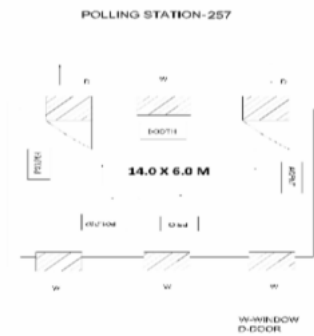

Nazri Naksha

Google Map View

Polling Station Building Front View

Polling Station Front View

Cad View

Key MAP View