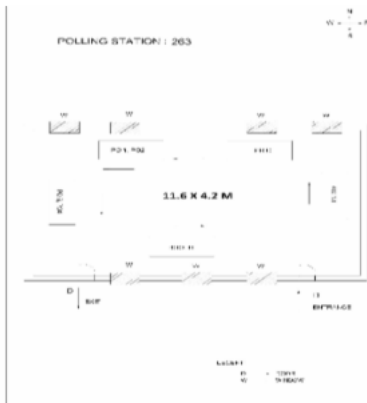

Nazri Naksha

Google Map View

Polling Station Building Front View

Polling Station Front View

Cad View

Key MAP View