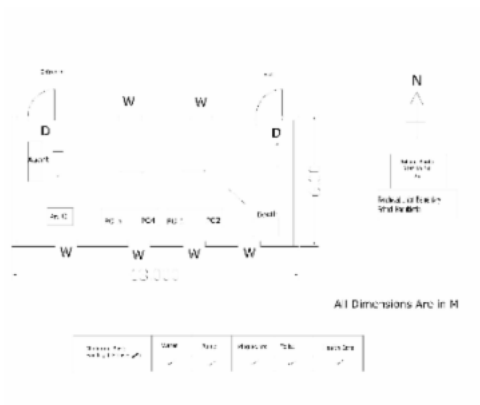

Nazri Naksha

Google Map View

Polling Station Building Front View

Polling Station Front View

Cad View

Key MAP View