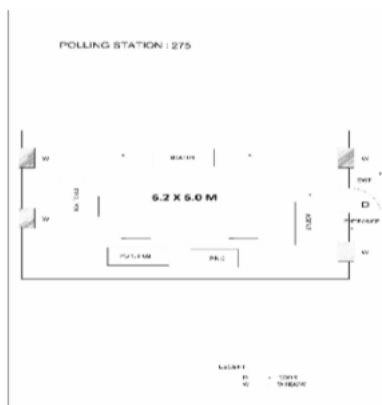

Nazri Naksha

Google Map View

Polling Station Building Front View

Polling Station Front View

Cad View

Key MAP View