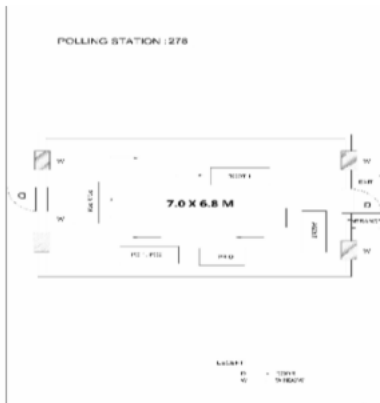

Nazri Naksha

Google Map View

Polling Station Building Front View

Polling Station Front View

Cad View

Key MAP View