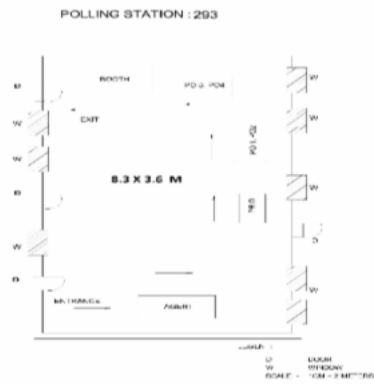

Nazri Naksha

Google Map View

Polling Station Building Front View

Polling Station Front View

Cad View

Key MAP View