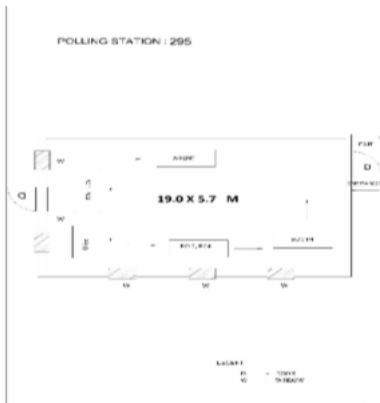

Nazri Naksha

Google Map View

Polling Station Building Front View

Polling Station Front View

Cad View

Key MAP View