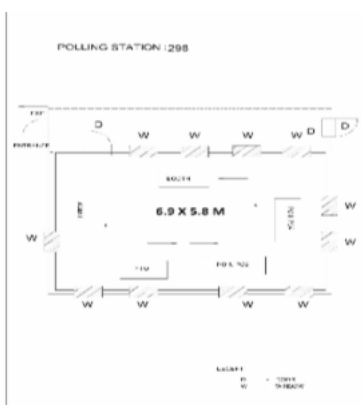

Nazri Naksha

Google Map View

Polling Station Building Front View

Polling Station Front View

Cad View

Key MAP View