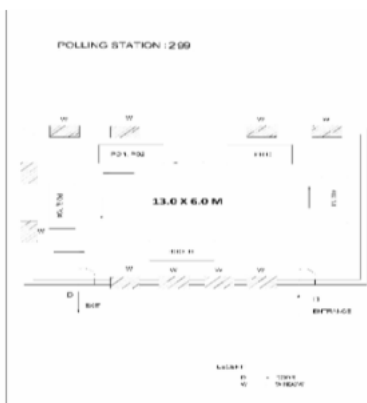

Nazri Naksha

Google Map View

Polling Station Building Front View

Polling Station Front View

Cad View

Key MAP View