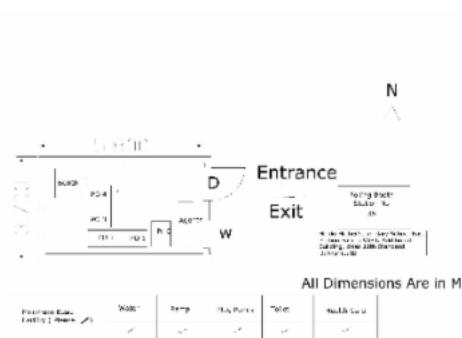

Nazri Naksha

Google Map View

Polling Station Building Front View

Polling Station Front View

Cad View

Key MAP View