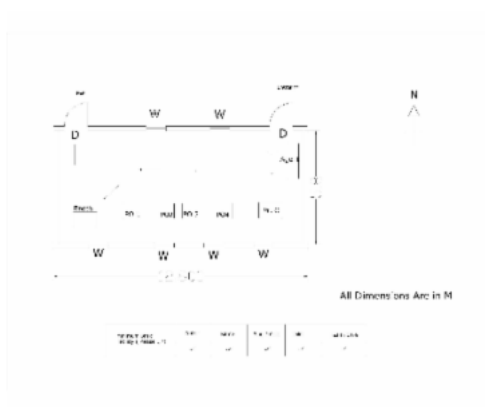

Nazri Naksha

Google Map View

Polling Station Building Front View

Polling Station Front View

Cad View

Key MAP View