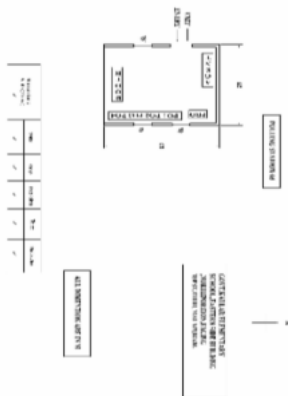

Nazri Naksha

Google Map View

Polling Station Building Front View

Polling Station Front View

Cad View

Key MAP View