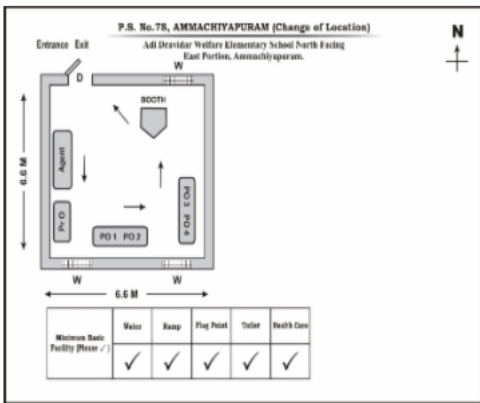

Nazri Naksha

Google Map View

Polling Station Building Front View

Polling Station Front View

Cad View

Key MAP View