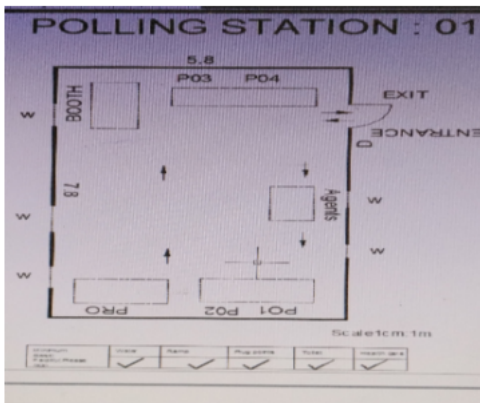

Nazri Naksha

Google Map View

Polling Station Building Front View

Polling Station Front View

Cad View

Key MAP View