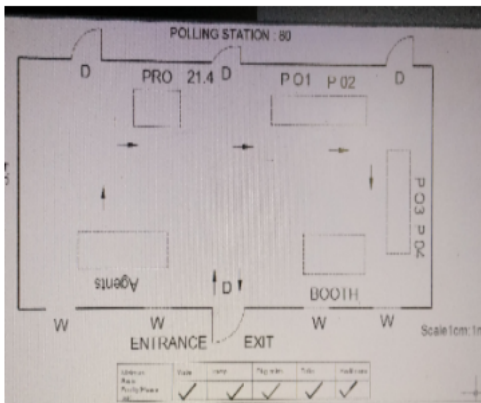

Nazri Naksha

Google Map View

Polling Station Building Front View

Polling Station Front View

Cad View

Key MAP View