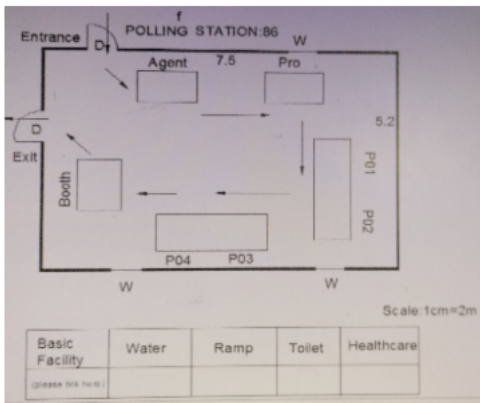

Nazri Naksha

Google Map View

Polling Station Building Front View

Polling Station Front View

Cad View

Key MAP View