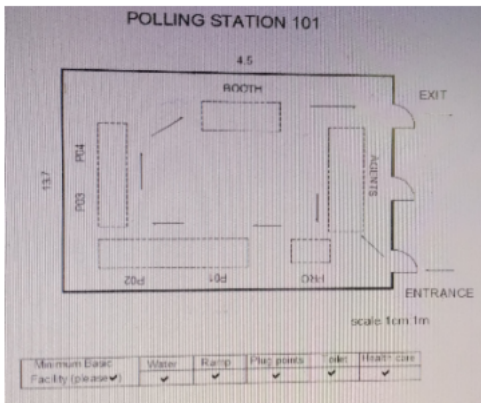

Nazri Naksha

Google Map View

Polling Station Building Front View

Polling Station Front View

Cad View

Key MAP View