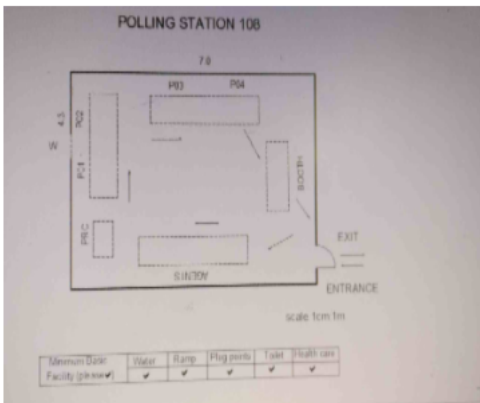

Nazri Naksha

Google Map View

Polling Station Building Front View

Polling Station Front View

Cad View

Key MAP View