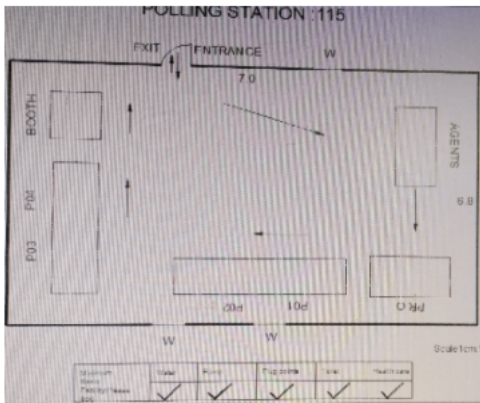

Nazri Naksha

Google Map View

Polling Station Building Front View

Polling Station Front View

Cad View

Key MAP View