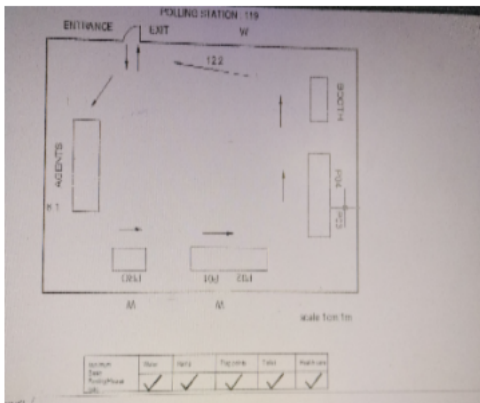

Nazri Naksha

Google Map View

Polling Station Building Front View

Polling Station Front View

Cad View

Key MAP View