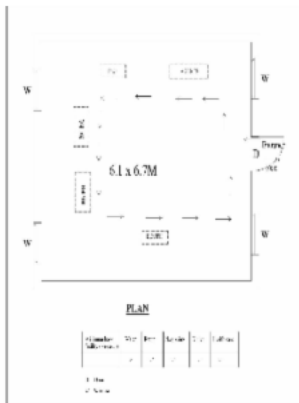

Nazri Naksha

Google Map View

Polling Station Building Front View

Polling Station Front View

Cad View

Key MAP View