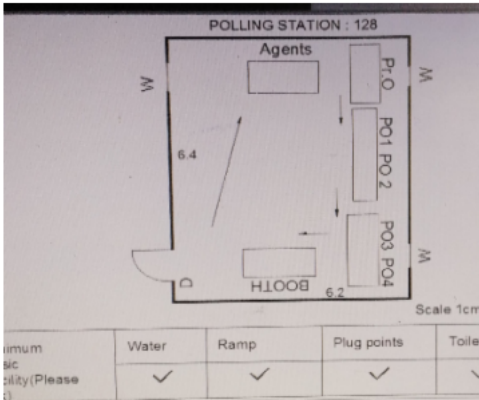

Nazri Naksha

Google Map View

Polling Station Building Front View

Polling Station Front View

Cad View

Key MAP View